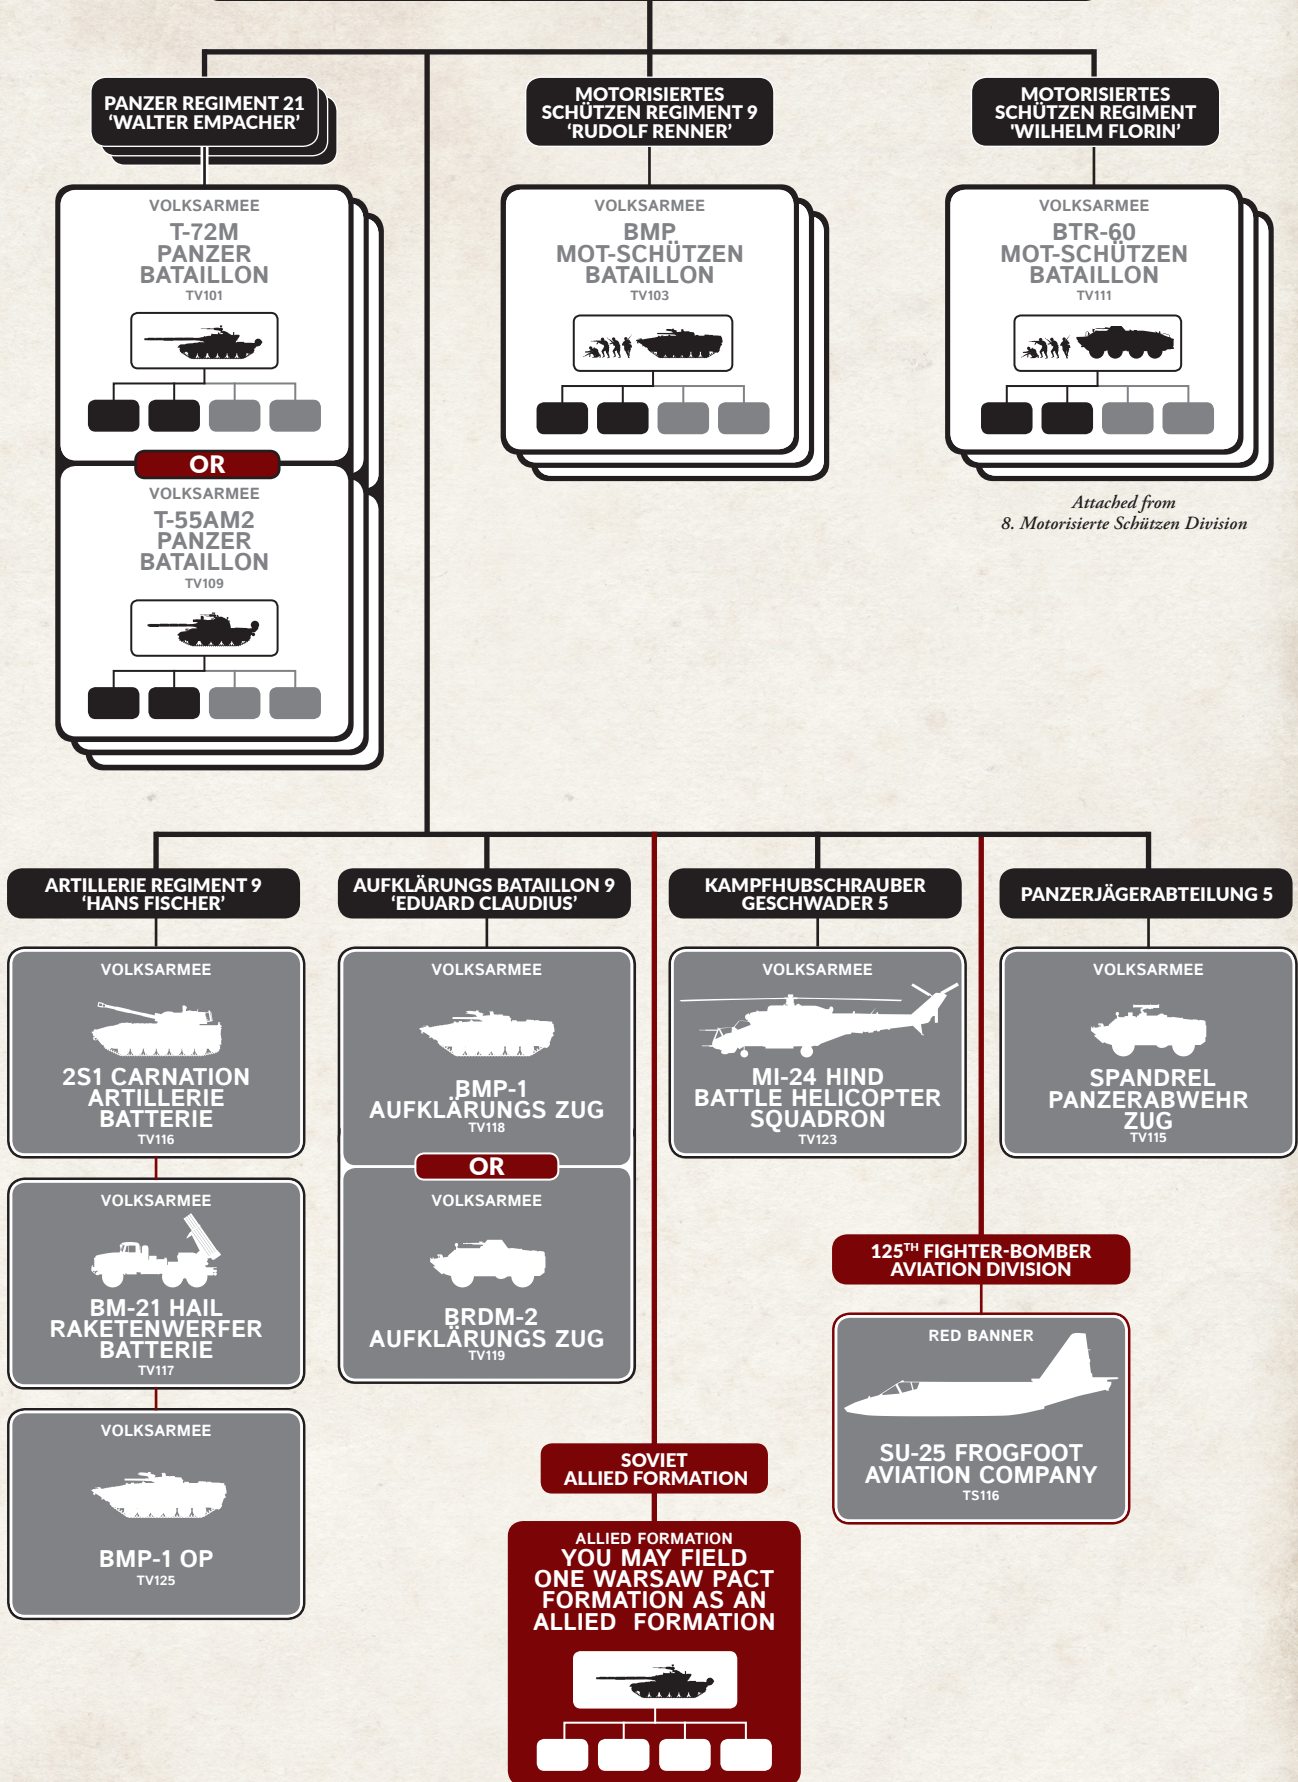

9. PANZER DIVISION

'HEINZ HOFFMANN'

This Force diagram updates the one in Volksarmee, adding the option of an Allied Formation.