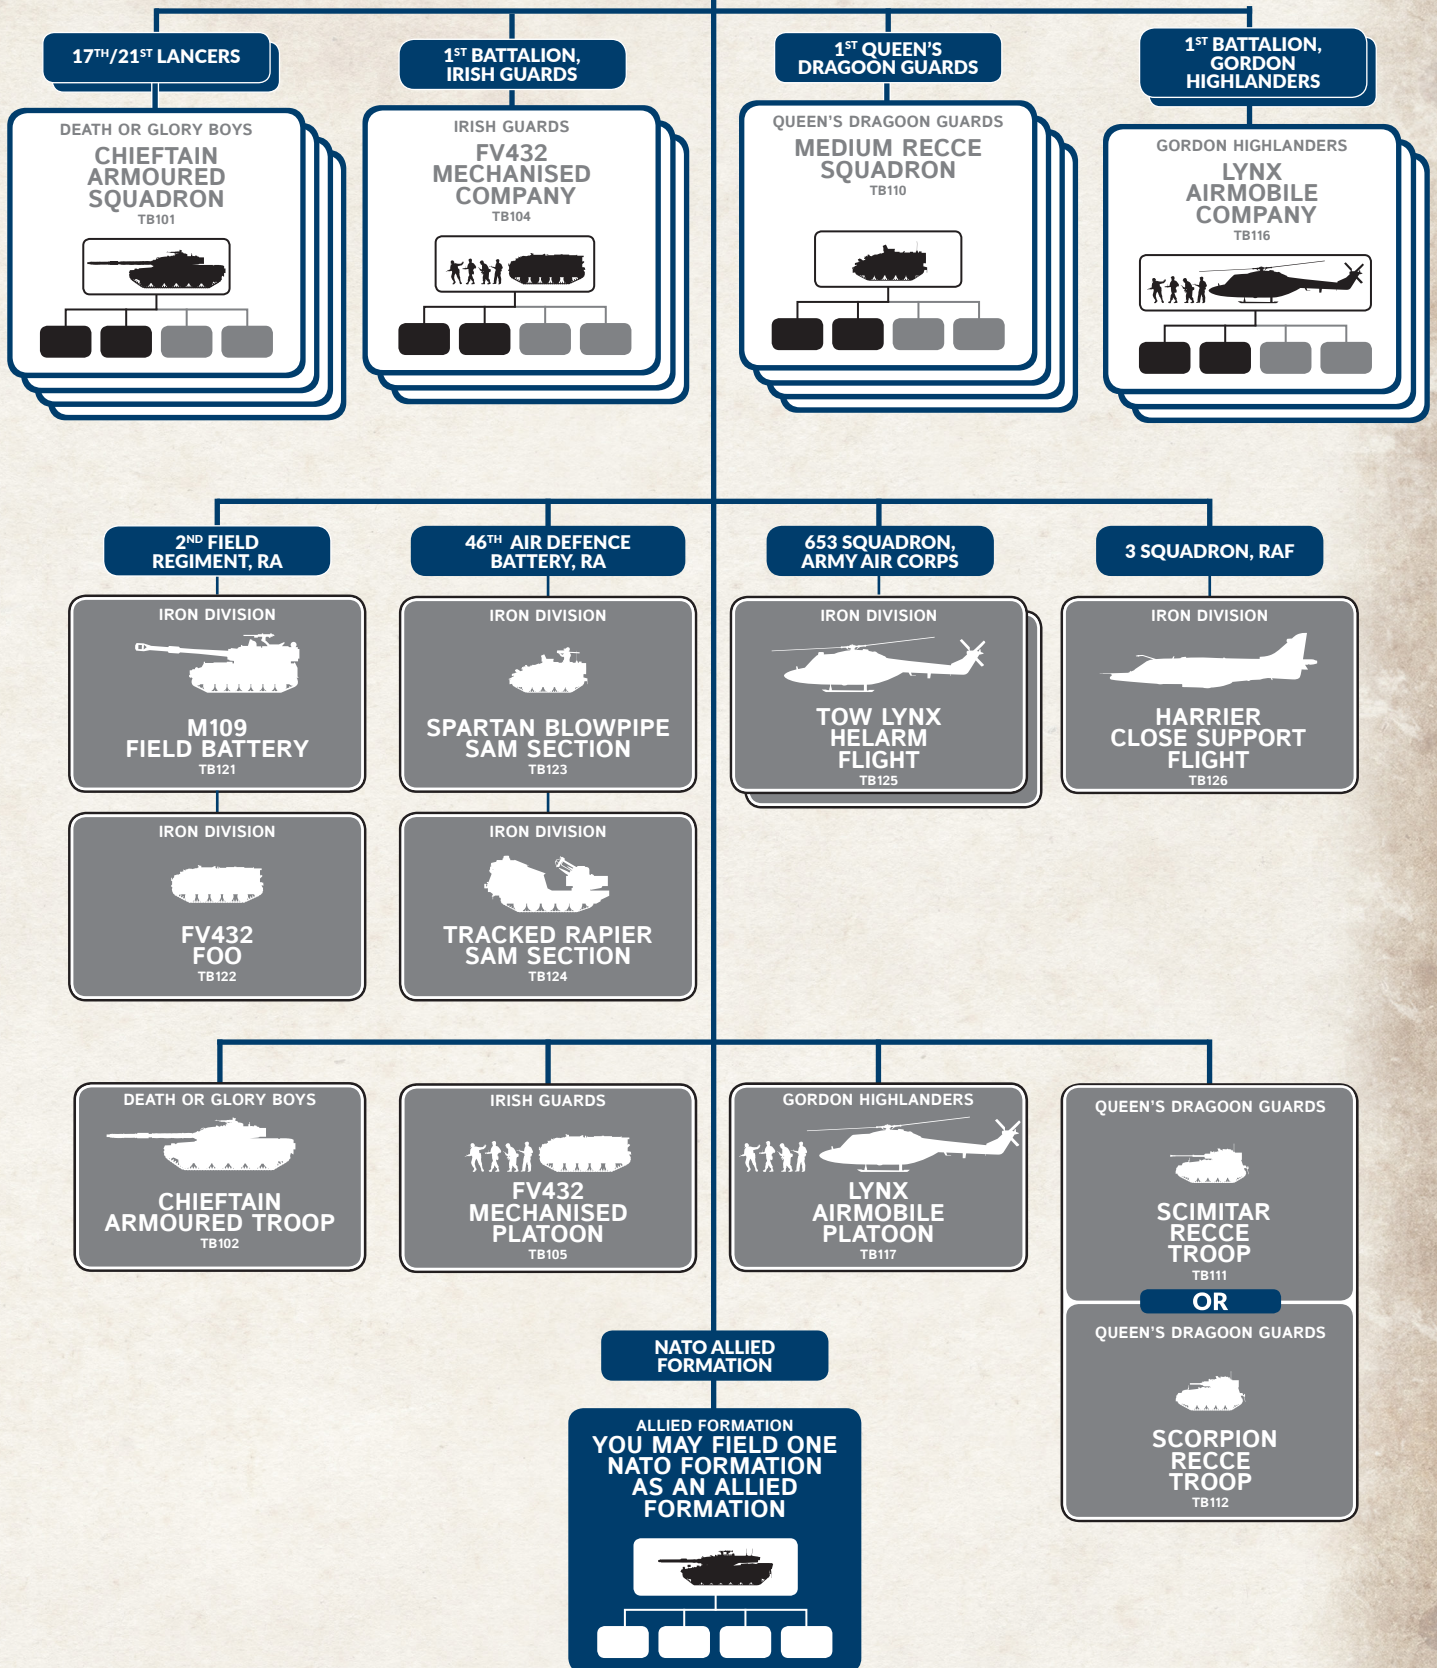

3RD ARMOURED IRON DIVISION

This Force diagram updates the one in Iron Maiden, adding the option of an Allied Formation.