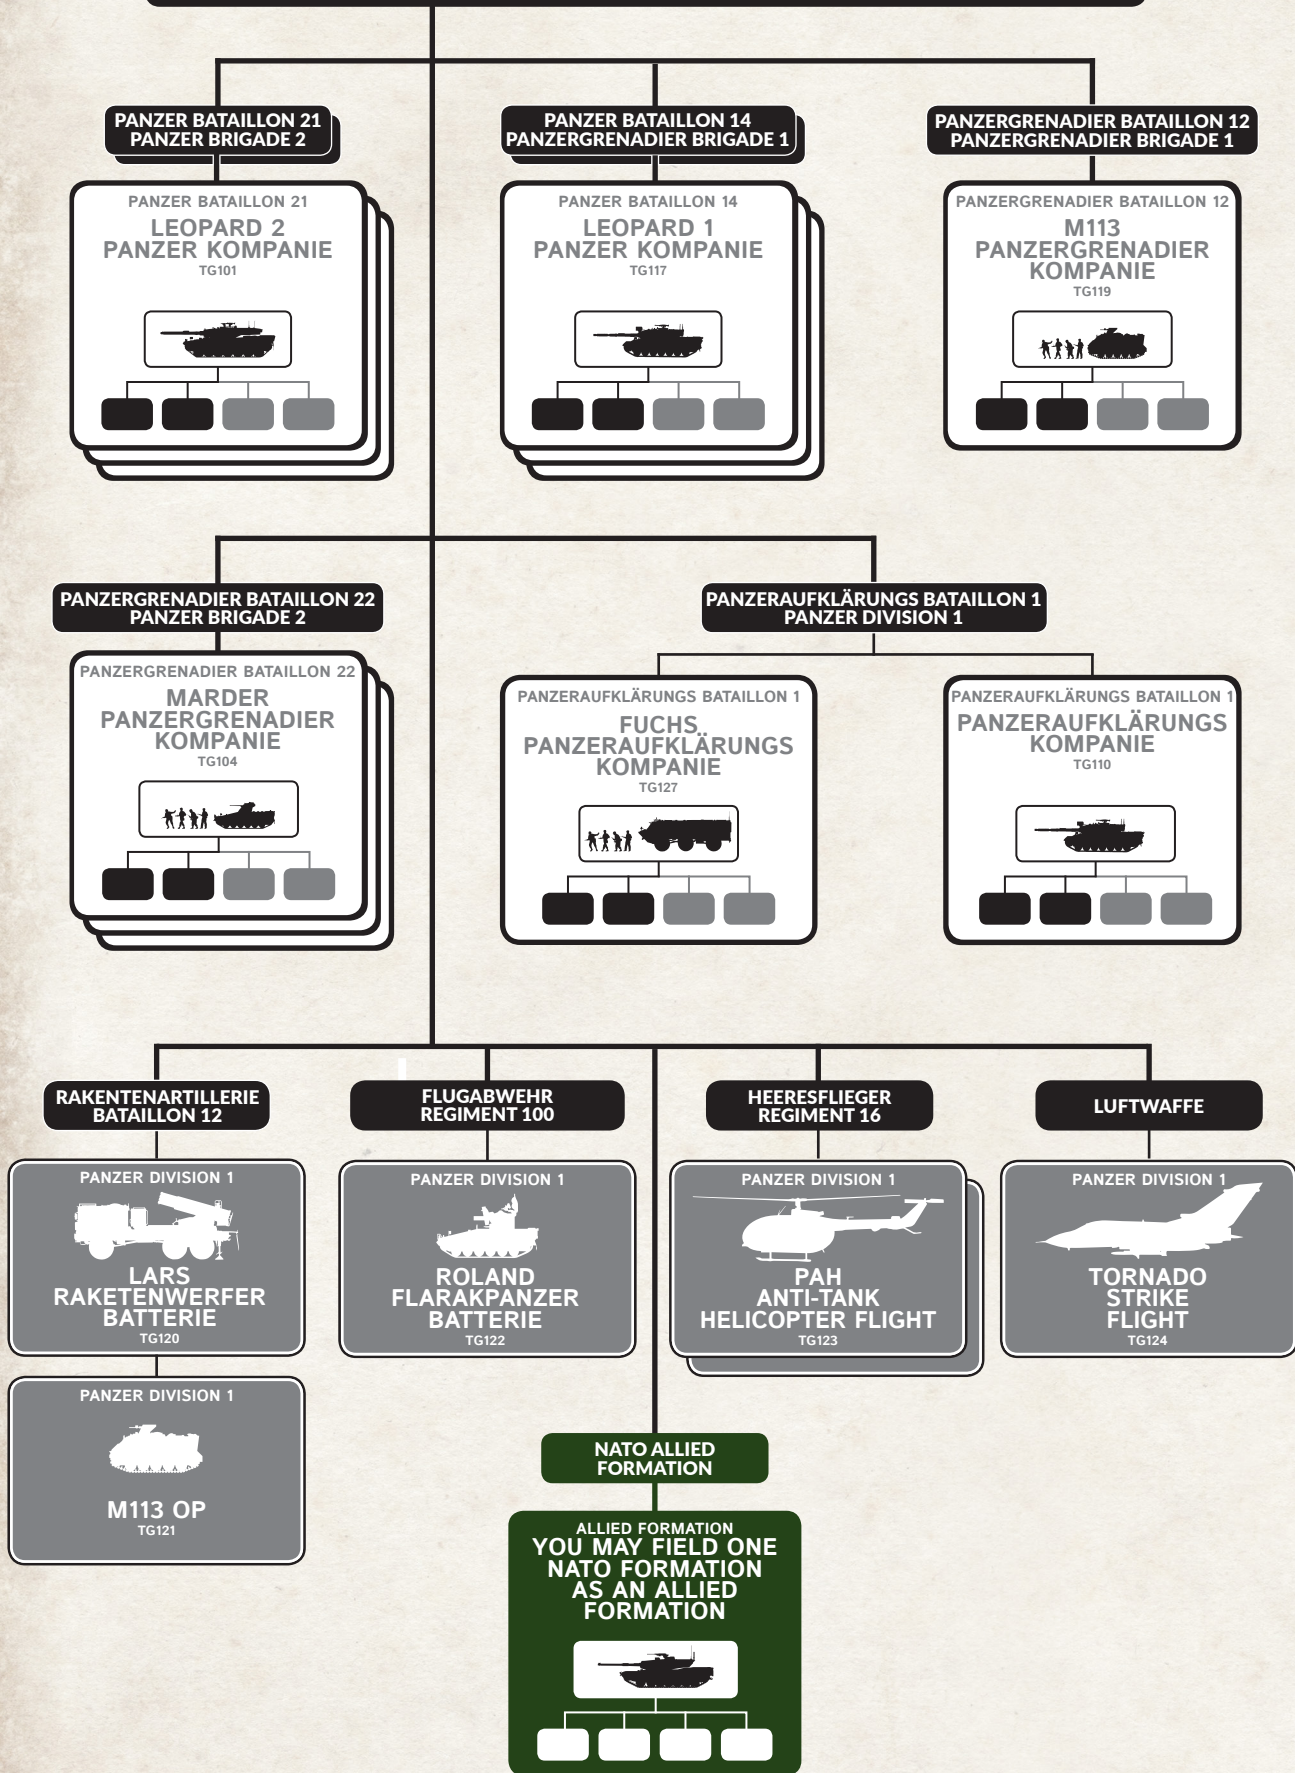

PANZER DIVISION 1

This Force diagram combines and updates those in Leopard and Panzertuppen, and adds the option of an Allied Formation.