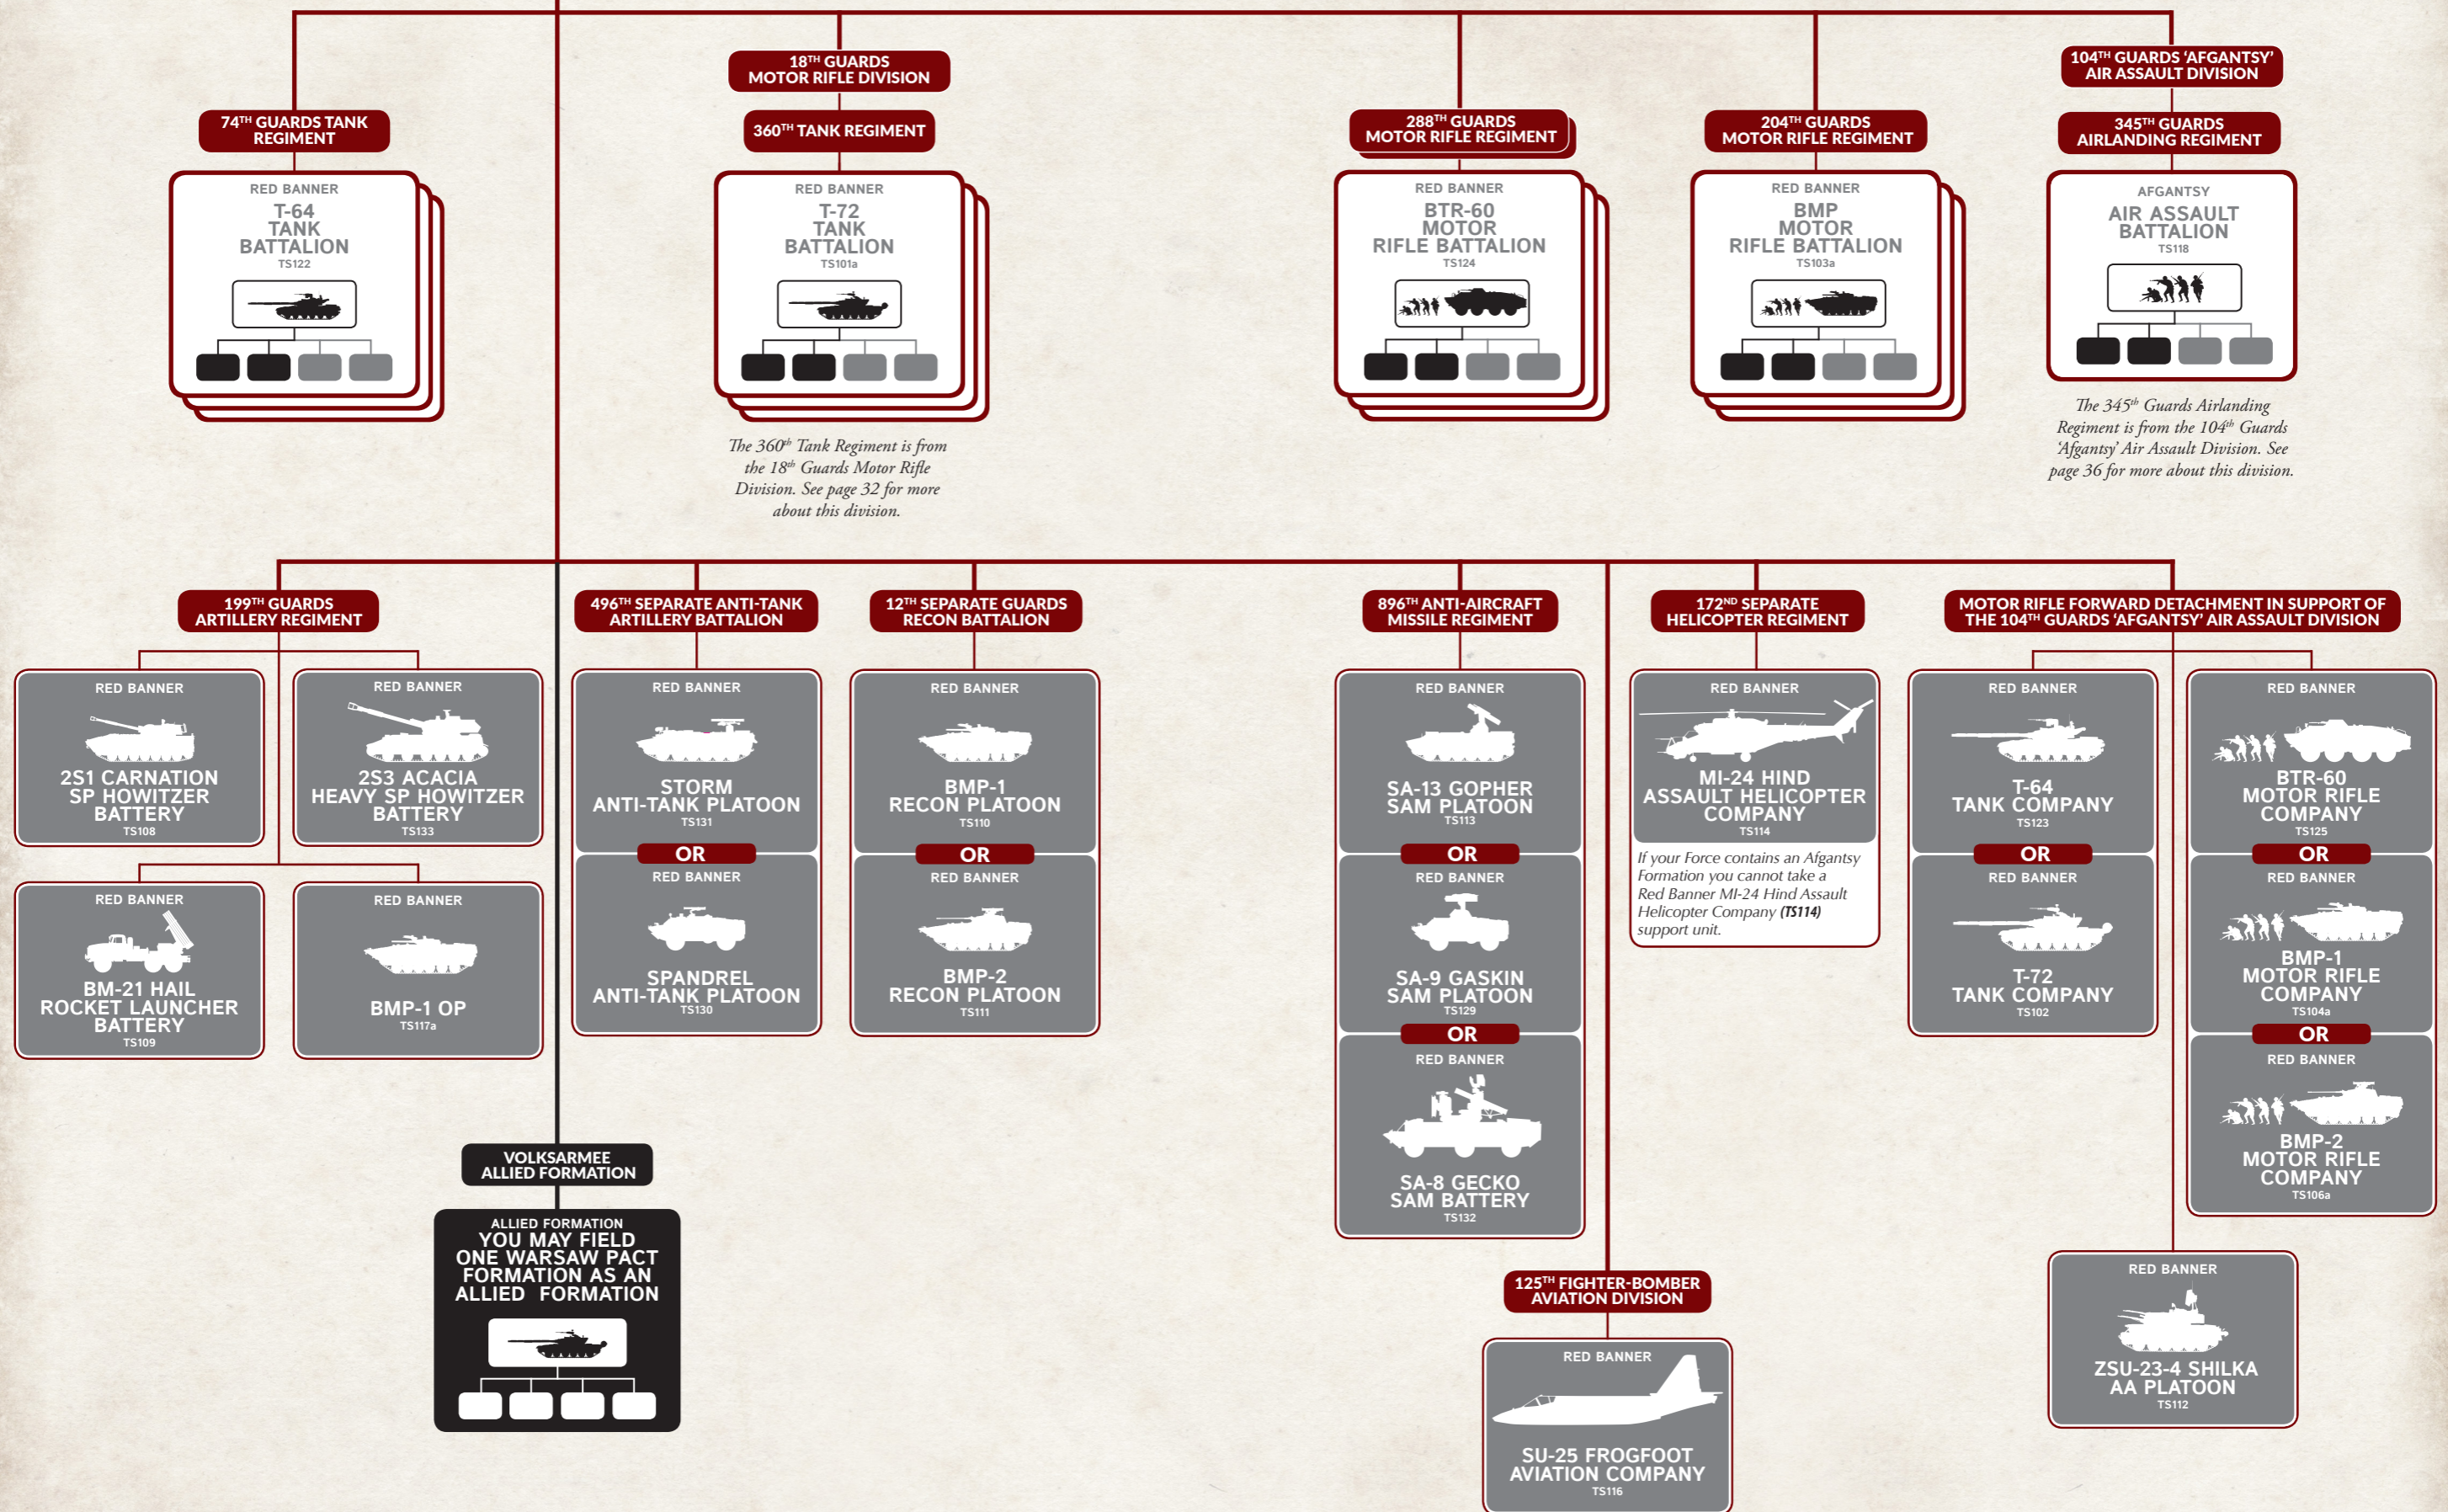

# 94<sup>TH</sup> GUARDS MOTOR RIFLE DIVISION MOTOR RIFLE DIVISION

*This Force diagram updates the one in Red Thunder, adding the option of an Allied Formation.*