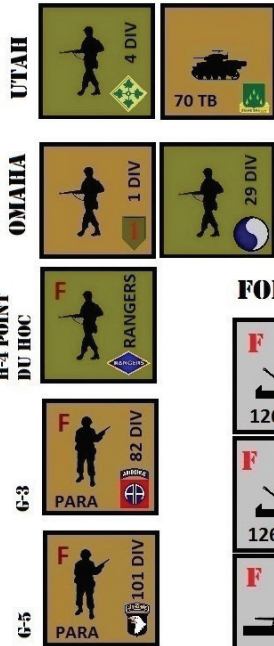

Firestorm: Cherbourg & St. Lô

Game Tokens

TURN 1

D-DAY

DEPLOYMENT